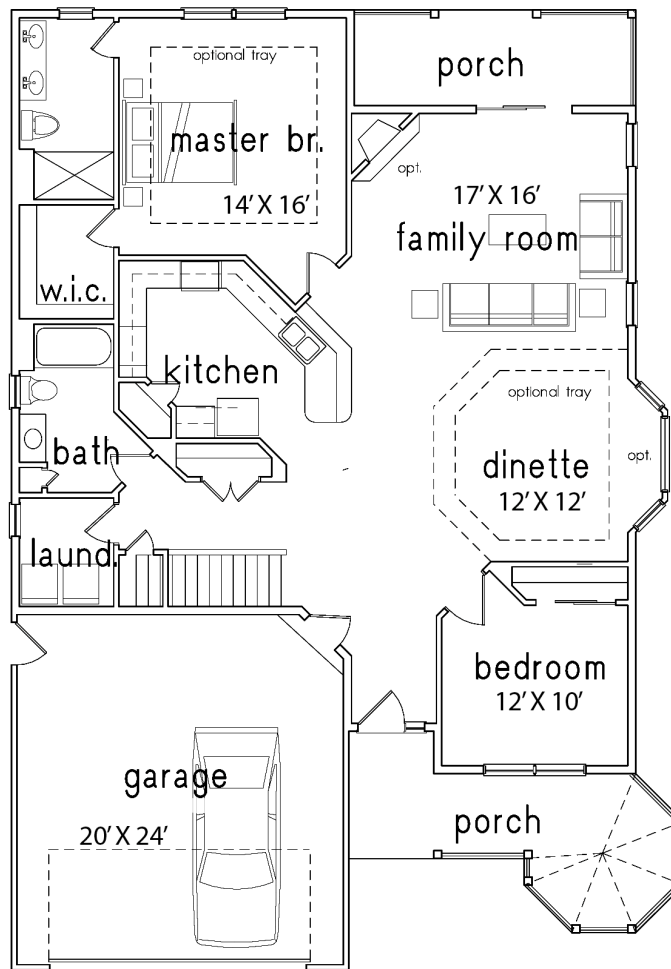

Canalside Developers, Inc

The Alexandria

1,553 Sq. Ft.

Shown with the following optional items:
Fireplace and hearth
Kitchen Breakfast Bar / Peninsula
Dinette bay
Tray Ceiling

This sheet is for illustrative purposes only and is not part of a legal contract
Dimensions shown are approximate and may vary from completed structure