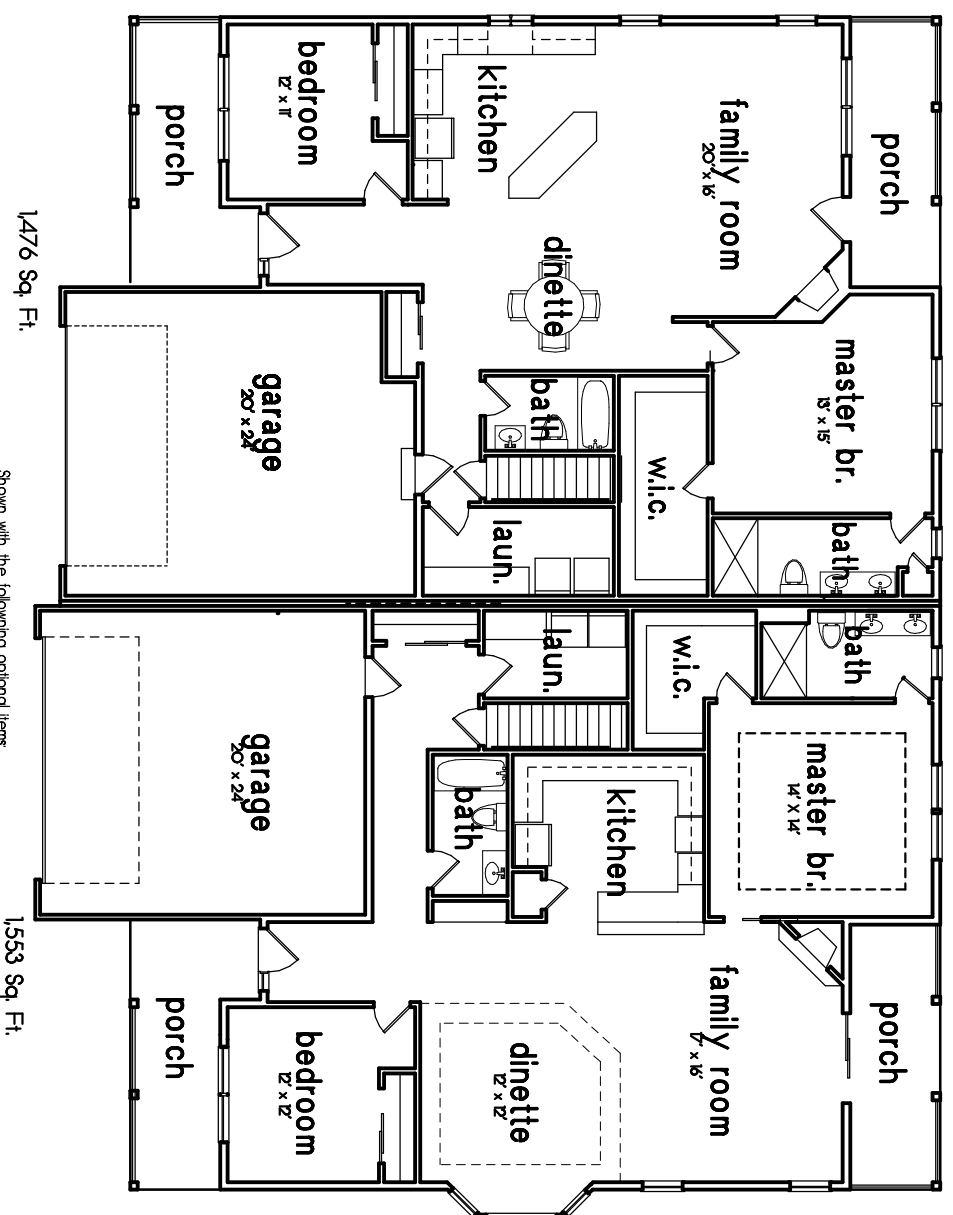

Canalside Developers, Inc

The Alfred – two unit townhouse

1476 Sq. Ft.

Shown with the following optional items:

- Fireplace and hearth
- Kitchen island
- Dinette bay
- Toy ceiling

1553 Sq. Ft.

This sheet is for illustrative purposes only and is not part of a legal contract.
Dimensions shown are approximate and may vary from completed structure.