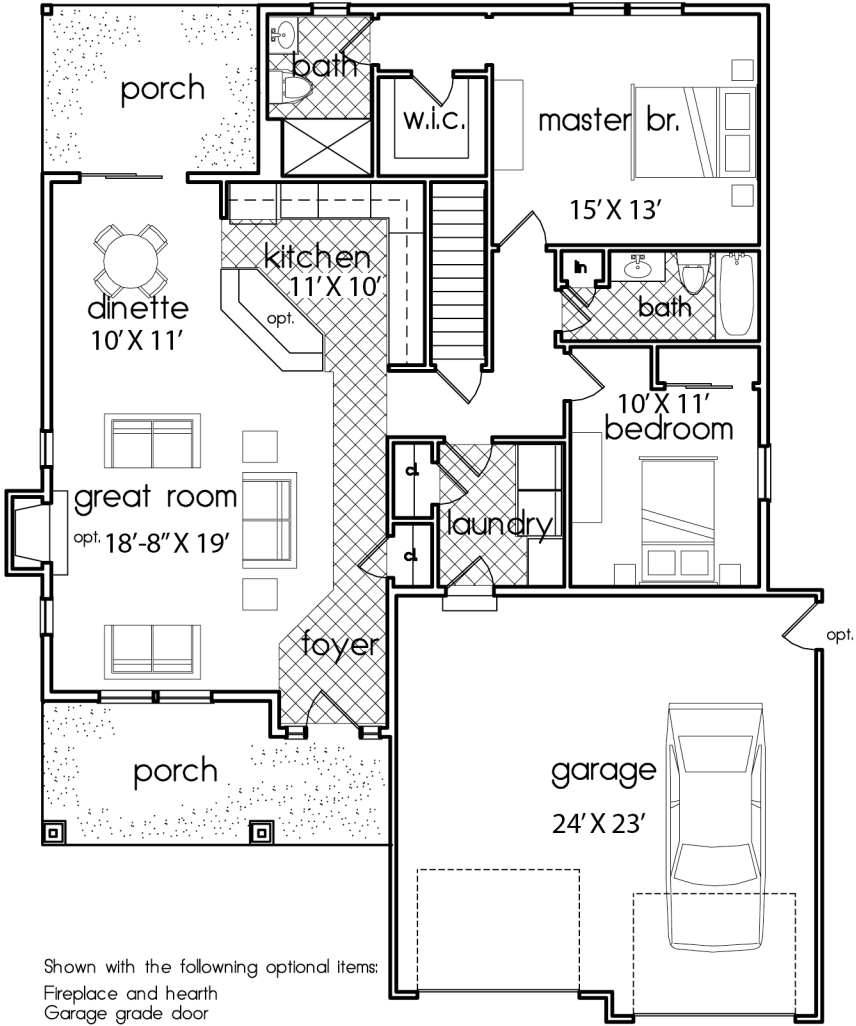

Canalside Developers, Inc

The Emily
1,350 Sq. Ft.

Shown with the following optional items:
 Fireplace and hearth
 Garage grade door
 Kitchen island

This sheet is for illustrative purposes only and is not part of a legal contract
 Dimensions shown are approximate and may vary from completed structure