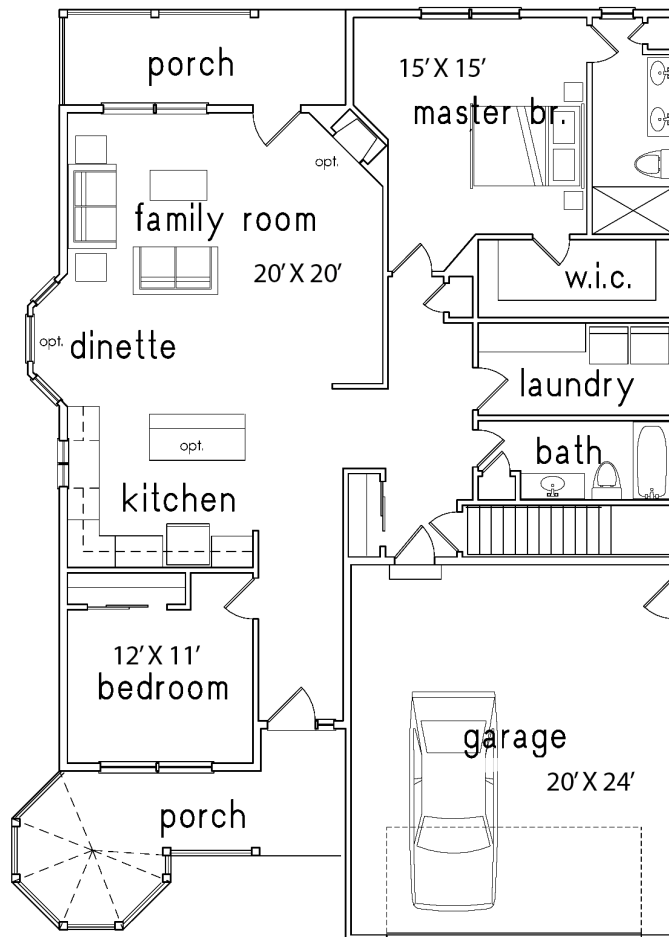

## The Nancy

1,476 Sq. Ft.

Shown with the following optional items:  
Fireplace and hearth  
Kitchen Island  
Dinette bay

This sheet is for illustrative purposes only and is not part of a legal contract  
Dimensions shown are approximate and may vary from completed structure