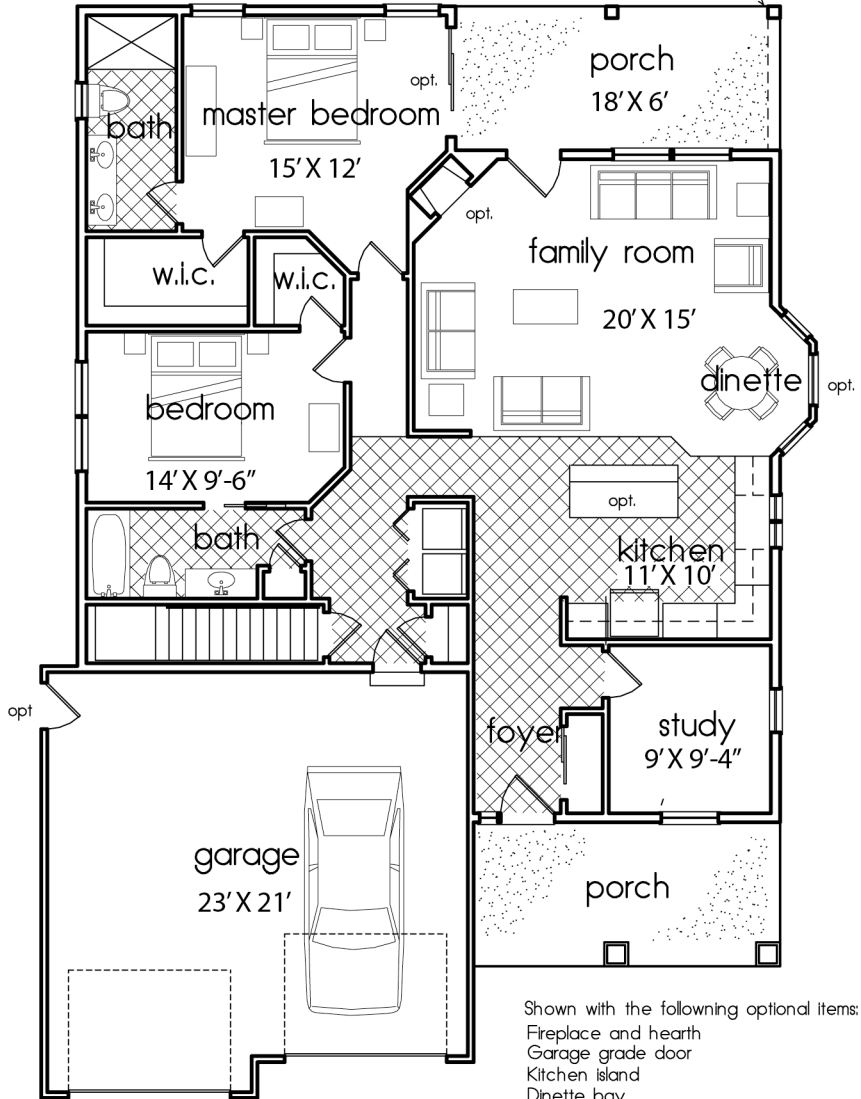

Canalside Developers, Inc

The Olivia 1,444 Sq. Ft.

Shown with the following optional items:
 Fireplace and hearth
 Garage grade door
 Kitchen island
 Dinette bay
 Master bedroom slider

This sheet is for illustrative purposes only and is not part of a legal contract
 Dimensions shown are approximate and may vary from completed structure